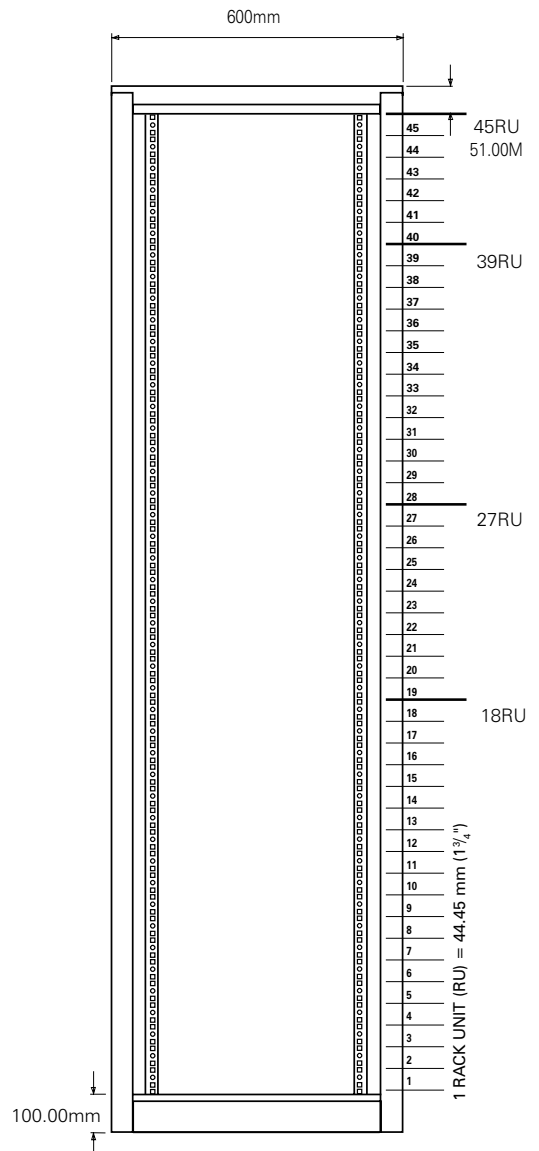

FRONT ELEVATION